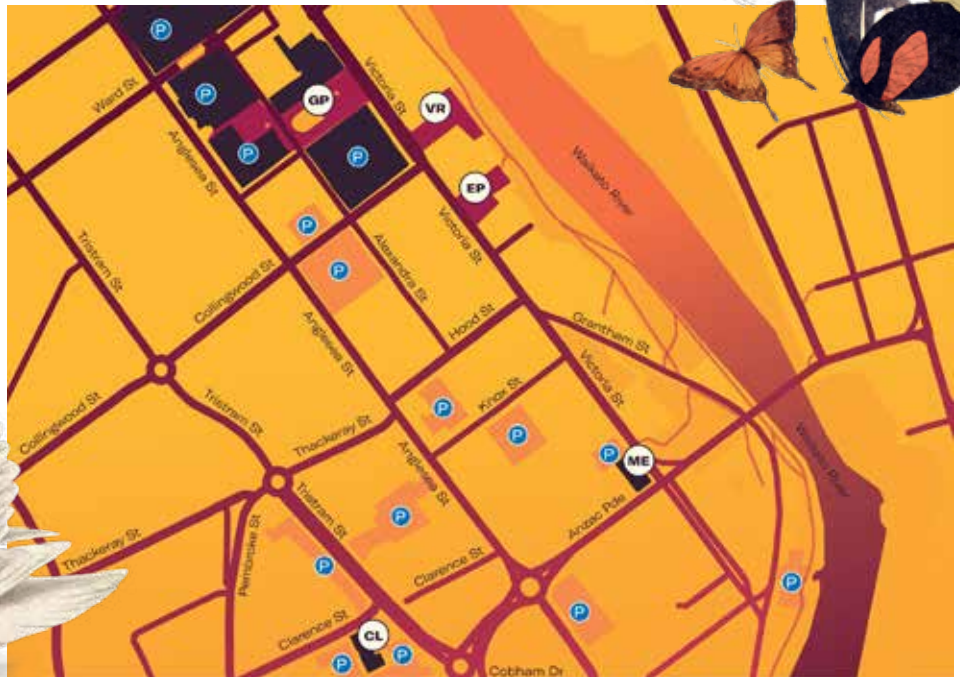

## HAMILTON GARDENS

- EF** English Flower Garden
- FJ** Ferry Jetty
- GH** Festival Grassroots Hub
- HH** Harkness Henry's Emporium of Scintillating Wonders (Hamilton Gardens Pavilion)
- MA** Mansfield Garden
- MC** Medici Court
- MG** Modernist Garden
- PA** Piazza
- PG** Picturesque Garden
- RL** Rhododendron Lawn
- RT** Riverside Terrace
- SE** Stage of Enlightenment
- SG** Surrealist Garden

## HAMILTON CENTRAL

- CL** Clarence St Theatre
- EP** Embassy Park
- GP** Garden Place
- ME** Meteor Theatre
- VR** Victoria on the River